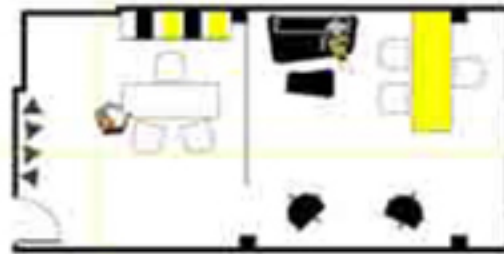

Primarily the office needed to be divided in 2 spaces and to be transparent to receive in both spaces the natural light. We choose an industrial curtain combined with a sticker from the identity logo to give the office a first touch of identity and urban style. In the first room you can see the incorporation of the black and yellow lines from the logo giving it an extra corporative touch. We also choose to reflect the black and yellow lines in the second room but in a less extent to evitate that the project terminated to be overloaded.

In furniture we choose for renamed brands from Spain, but not habitual to use in our country. We opted for furniture from Uno Design by Javier Mariscal and the ecofriendly Eiffel, a recycled paper stool from the pretty new RS Barcelona. This combined with white office furniture and the white floor to create the urban and sophisticated touch.

The corner lamp was created to give an extra industrial touch to this sophisticated and urban image.