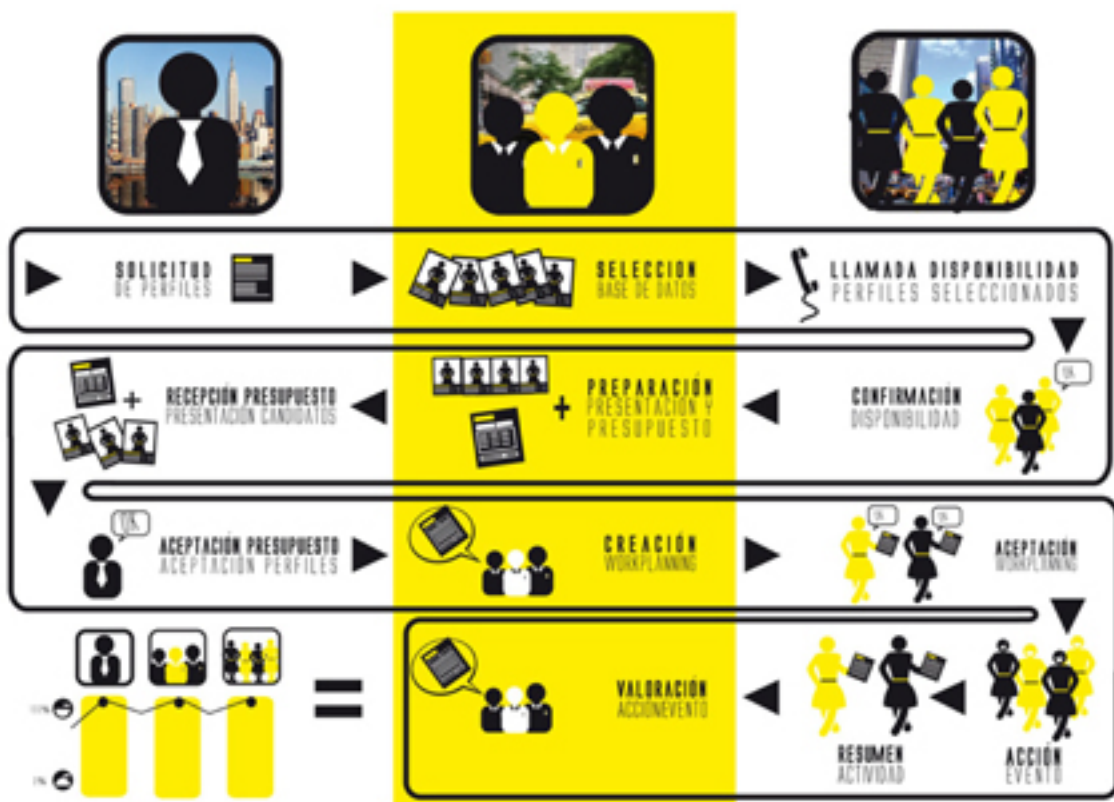

ALZADO A

ALZADO A

Company/ MASQUESPACIO  
Creative Director/ ANA MILENA HERNANDEZ PALACIOS  
Art Director/ ANA MILENA HERNANDEZ PALACIOS  
Designer/ ANA MILENA HERNANDEZ PALACIOS  
Client/ LEXINGTON IMAGE AGENCY SL

When our client contacted us he explained us he wanted to create a new model agency with the name Lexington Avenue Agency in our city, Valencia, with an urban but sophisticated image. This combined with white office furniture and a white floor to create an urban but at the same time a sophisticated space.

First of all we created a serie of identy images after a large studie of the famous Lexington Avenue from New York. We select the colours black and yellow, very representative for the yellow cabs together with a serie of images from the yellow cabs and New York skyscrapers. After the chose from our client for one of our image designs we adapted it to its desires and started to think about the interior design, in which both parts, the client and our studio where surely convinced that it needed to be corporative and diferent.

Primarily the office needed to be divided in 2 spaces and to be transparent to receive in both spaces the natural light. We choose an industrial curtain combined with a sticker from the identy logo to gave the office a first touch of identy and urban style. In the first room you can see the incorporation of the black and yellow lines from the logo giving it an extra corporative touch. We also choose to reflect the black and yellow lines in the second room but in a lesser extent to evitate that the project terminated to be overloaded.